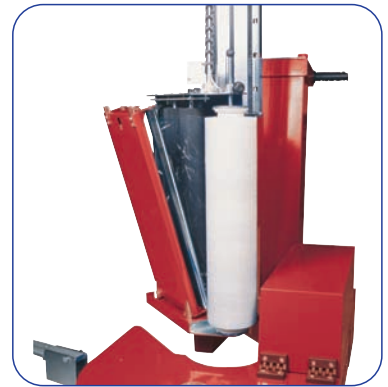

GIROMATIC semi-automatic

STRETCH WRAPPING MACHINES

GIROMATIC

semi-automatic

STRETCH WRAPPING MACHINES

Little robot. Wraps alone any load, anywhere it's required. Easy to use. No steady aelectric installation and reduced working area. Very low film consumption. Perfect for every type of product. Reliable, robust and without maintenance.

CONTROL PANEL

High ergonomics and unlimited adjustable parameters with 8 different wrapping cycles available.

CHANGING FILM

Permits to changing film coil in few second

PRE-STRETCH SYSTEM

With 100% of film stretching, permits to halve the film cost and to close perfectly every type of product